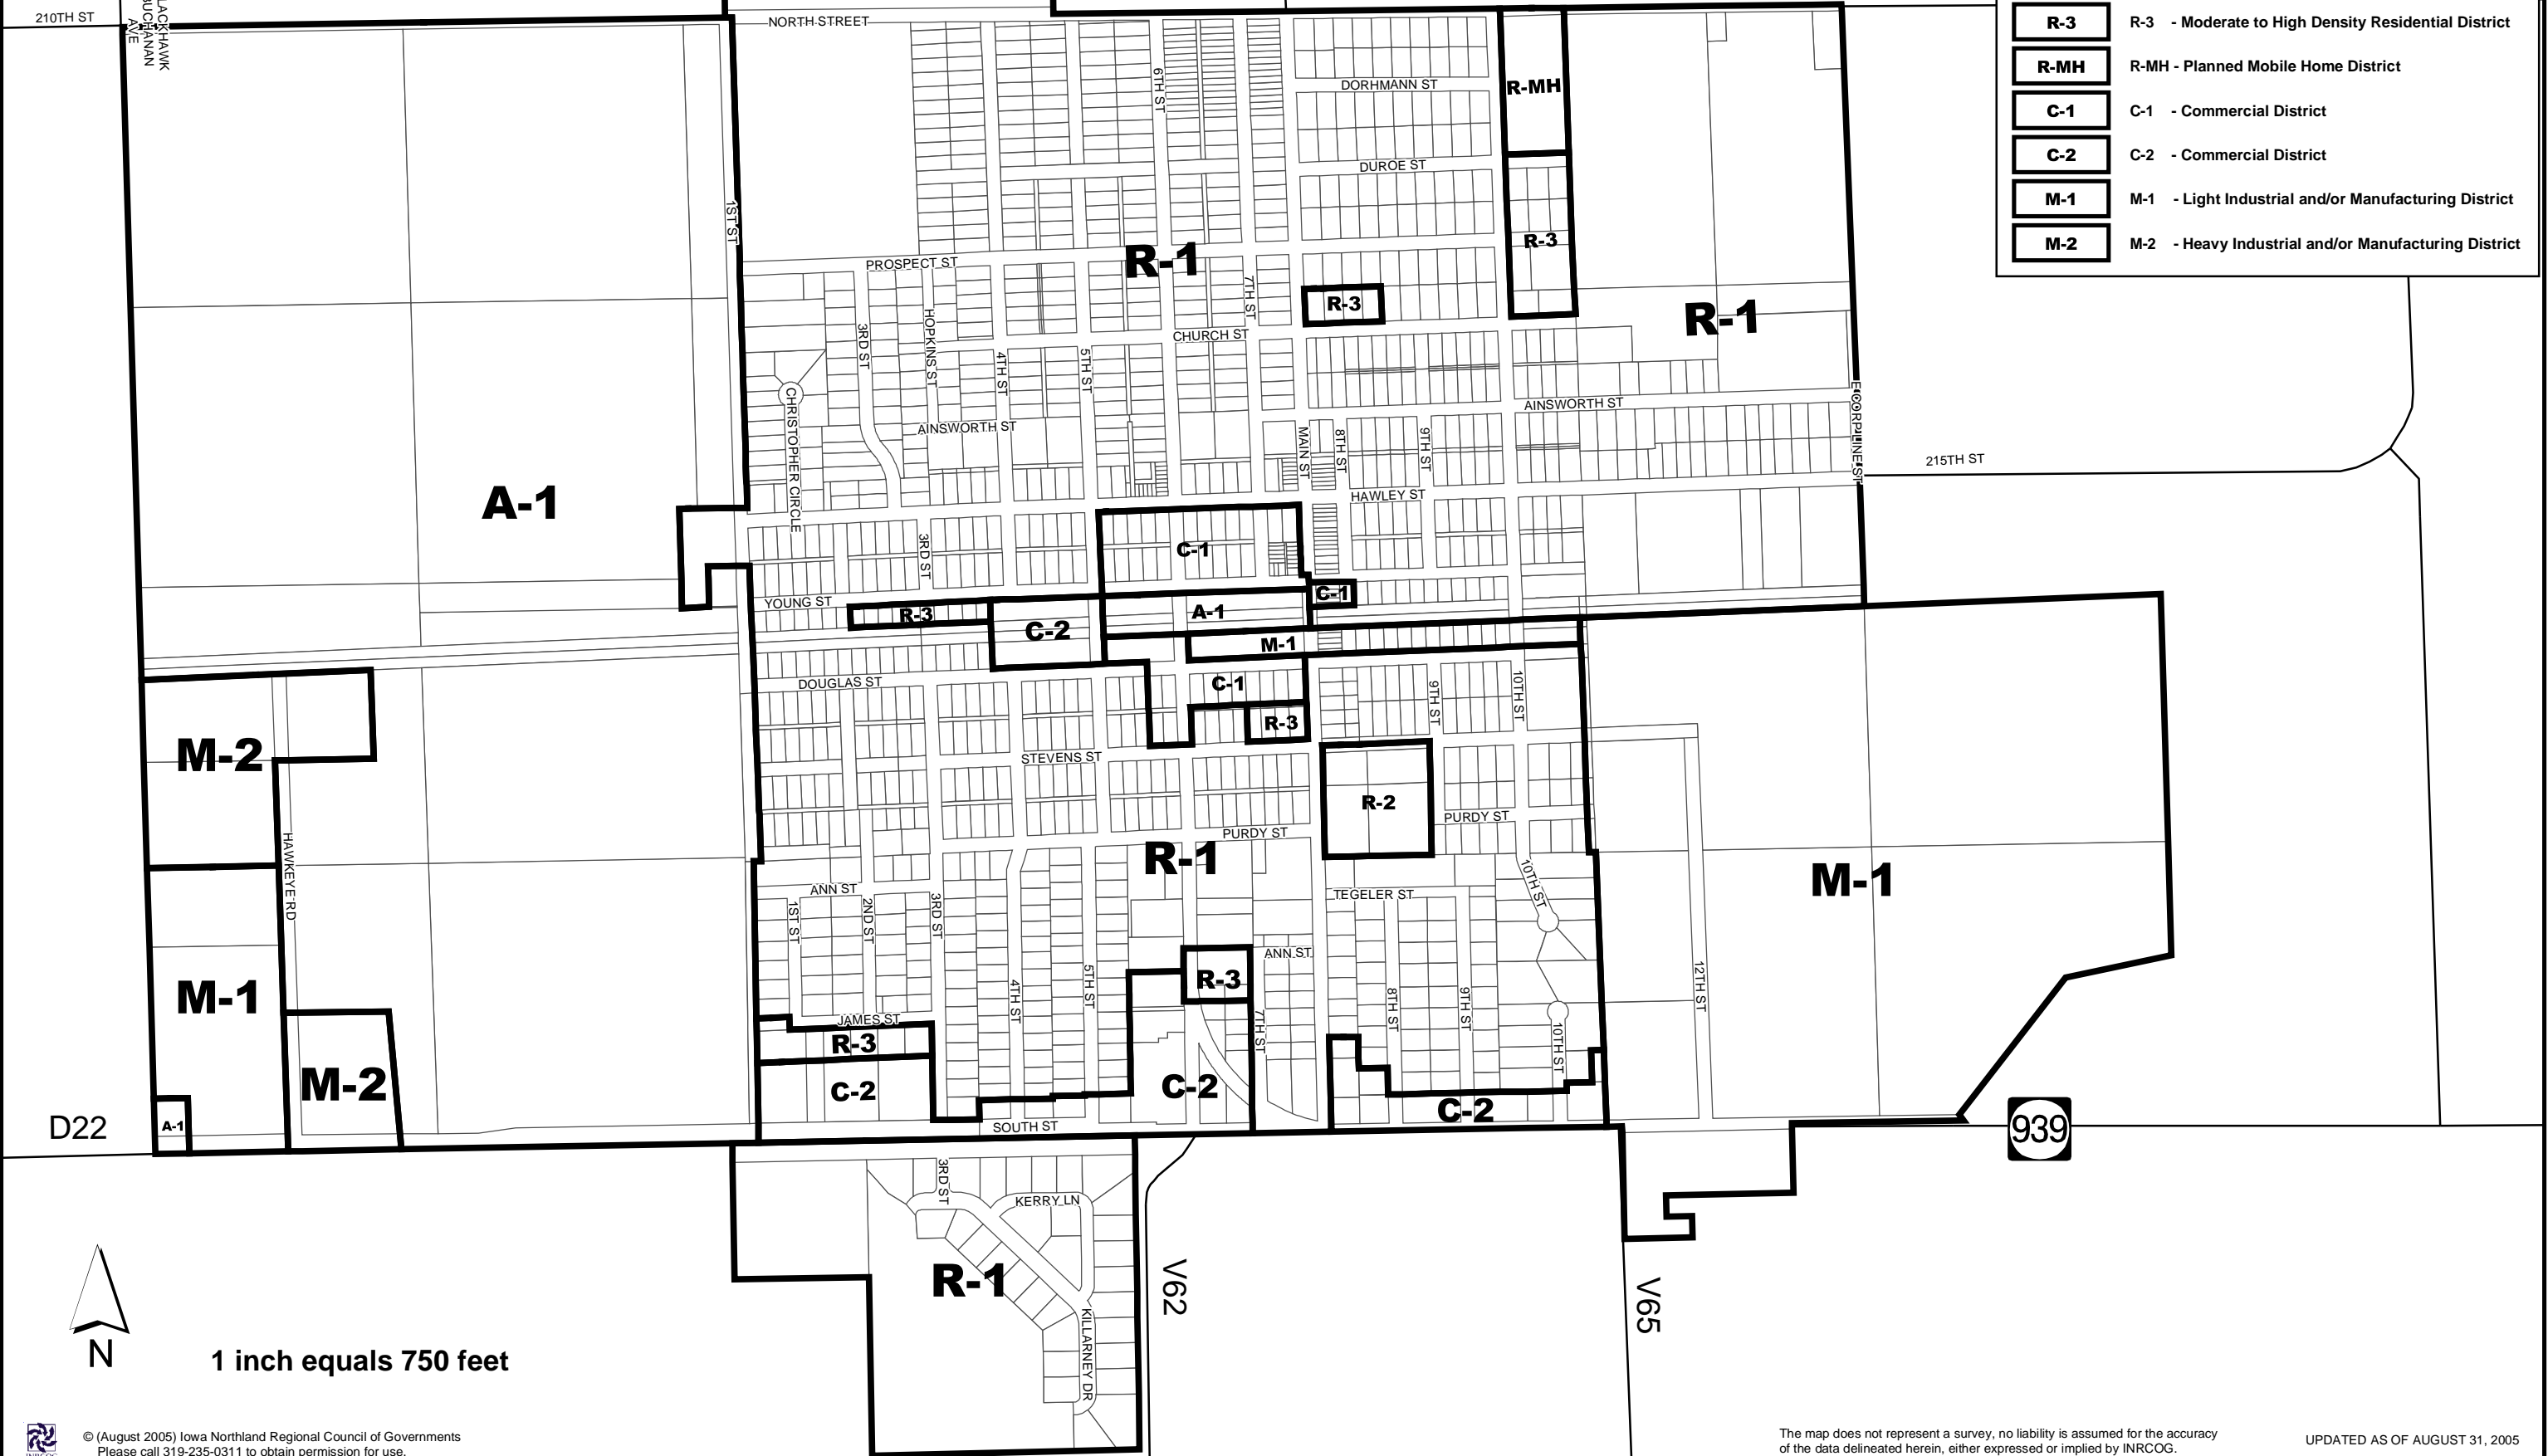

City of Jesup, Iowa Official Zoning Map

LEGEND

A-1	A-1 - Suburban Agricultural District
R-1	R-1 - Single Family Residential District
R-2	R-2 - Low Density Residential District
R-3	R-3 - Moderate to High Density Residential District
R-MH	R-MH - Planned Mobile Home District
C-1	C-1 - Commercial District
C-2	C-2 - Commercial District
M-1	M-1 - Light Industrial and/or Manufacturing District
M-2	M-2 - Heavy Industrial and/or Manufacturing District

1 inch equals 750 feet